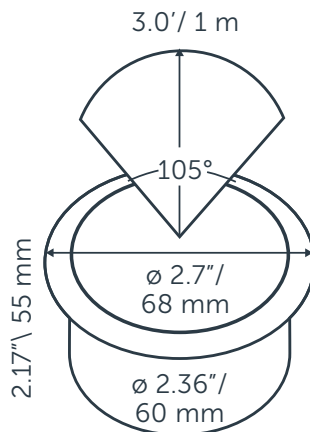

## DIMENSIONS

Length: -  
 Width: -  
 Height: 42 mm / 1.65"  
 Diameter: 60 mm / 2.36"  
 Total height: -  
 Recess depth: 55 mm / 2.17"

## LIGHT SPECIFICATIONS

Color temperature: 2650 K  
 CRI (RA): 93  
 Luminous intensity: 6.30 Cd  
 Light beam 0-180: 105°  
 Light beam 90-270: 105°  
 Net luminous flux: 16 lumen  
 Luminous efficiency: 18 lumenwatt

## PROTECTION RATING

IP : 67

Distance		Light circle 0-180°		Light circle 90-270°		Illuminance [lux]
[m]	[ft]	[m]	[ft]	[m]	[ft]	
0.25	0.80	0.70	2.10	0.70	2.10	100.80
0.50	1.60	1.30	4.30	1.30	4.30	25.20
0.75	2.50	2.00	6.40	2.00	6.40	11.20
1.00	3.30	2.60	8.60	2.60	8.60	6.30
1.25	4.10	3.30	10.70	3.30	10.70	4.00
1.50	4.90	3.90	12.80	3.90	12.80	2.80
0.30	1.00	0.80	2.60	0.80	2.60	68.20