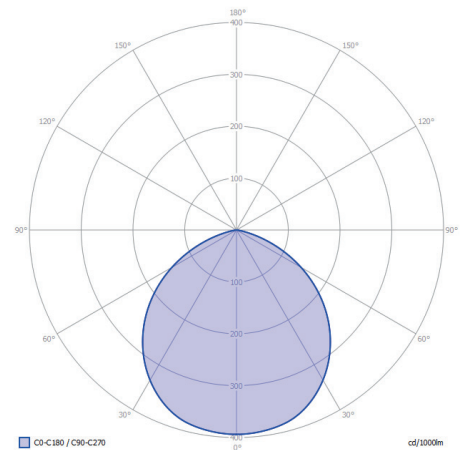

## DIMENSIONS

Length: -  
 Width: -  
 Height: 42 mm / 1.65"  
 Diameter: 60 mm / 2.36"  
 Total height: -  
 Recess depth: 55 mm / 2.17"

## LIGHT SPECIFICATIONS

Color temperature: 2650 K  
 CRI (RA): 93  
 Luminous intensity: 6.30 Cd  
 Light beam 0-180: 105°  
 Light beam 90-270: 105°  
 Net luminous flux: 16 lumen  
 Luminous efficiency: 18 lumenwatt

## PROTECTION RATING

IP : 67

Distance		Light circle 0-180°		Light circle 90-270°		Illuminance [lux]
[m]	[ft]	[m]	[ft]	[m]	[ft]	
0.25	0.80	0.70	2.10	0.70	2.10	100.80
0.50	1.60	1.30	4.30	1.30	4.30	25.20
0.75	2.50	2.00	6.40	2.00	6.40	11.20
1.00	3.30	2.60	8.60	2.60	8.60	6.30
1.25	4.10	3.30	10.70	3.30	10.70	4.00
1.50	4.90	3.90	12.80	3.90	12.80	2.80
0.30	1.00	0.80	2.60	0.80	2.60	68.20